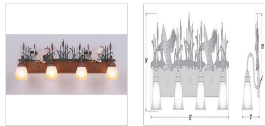

Finish Choices:

DESCRIPTION

Affordable and practical bathroom lights make the Wasatch Bathroom Vanity lights one of our best selling series. Offered with a choice of eight different styles and colors of glass globes, this fixture gives abundant light and rustic character to any bathroom. This item is the Wasatch Quad - Mallard and is Pictured in Finish #06 - Waterfowl Stain with Cedar Green cattails and Rust Patina base.

Pictured in Finish #06-Waterfowl Gray-Rust Patina base with Two-Toned Amber Egg Bell Glass.

Note: This fixture will accept a screw-in type LED bulb of equivalent wattage output.

SPECIFICATIONS

DIMENSIONS (in.)	13h x 35w x 8e x 8tm
LAMPING	Takes 4 - Type A19 (standard household style) bulbs - 100W max. per bulb
WEIGHT (lbs.)	16
BACKPLATE SIZE (in.)	5 x 33
UL LISTING	Damp+Dry Locations
ADD'L RATINGS	None
INSTALLATION INSTRUCTIONS	OPEN INSTALLATION INSTRUCTIONS

[Click for More information on these terms.](#)