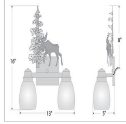

Parkshire Double Bath Vanity Light - Mountain Moose

Bath 2 Light Ski Cabin Style

Product No.: H37227

Price: \$392.00

Glass Choices:

Finish Choices:

DESCRIPTION

The Parkshire Double Bath Light - Mtn Moose is a two-light vanity fixture which features three-dimensional metal art images of both a moose and a cedar tree. There are seven different glass globes that fit this bath vanity, so you can pick a style that suits your decorating needs. This light will provide abundant light to any bathroom, whether in a log cabin, or in a traditional home where a eye-catching decor style is desired. Hardwire is standard.

Pictured in Finish #03-Cedar Green-Rust Patina base with Marbled Amber Swirl Bell Glass.

Note: This fixture will accept a screw-in type LED bulb of equivalent wattage output.

SPECIFICATIONS

DIMENSIONS (in.)	16h x 13w x 5e x 10tm
LAMPING	Takes 2 - Type A19 (standard household style) bulbs - 100W max. per bulb
WEIGHT (lbs.)	7
BACKPLATE SIZE (in.)	5 x 6
UL LISTING	Damp+Dry Locations
ADD'L RATINGS	None
INSTALLATION INSTRUCTIONS	OPEN INSTALLATION INSTRUCTIONS