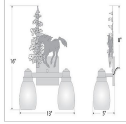

Parkshire Double Bath Vanity Light - Mountain Horse Bath 2 Light Equestrian Style

Product No.: H37235

Price: \$392.00

Glass Choices:

Finish Choices:

DESCRIPTION

The Parkshire Double Bath Light - Mtn Horse is a two-light vanity fixture which features three-dimensional metal art images of both a horse and a cedar tree. There are seven different glass globes that fit this bath vanity, so you can pick a style that suits your decorating needs. This light will provide abundant light to any bathroom, whether in a log cabin, or in a traditional home where a eye-catching decor style is desired. Hardwire is standard.

Pictured in Finish #03-Cedar Green-Rust Patina base with Marbled Amber Swirl Bell Glass.

Note: This fixture will accept a screw-in type LED bulb of equivalent wattage output.

SPECIFICATIONS

DIMENSIONS (in.)	16h x 13w x 5e x 10tm
LAMPING	Takes 2 - Type A19 (standard household style) bulbs - 100W max. per bulb
WEIGHT (lbs.)	7
BACKPLATE SIZE (in.)	5 x 6
UL LISTING	Damp+Dry Locations
ADD'L RATINGS	None
INSTALLATION INSTRUCTIONS	OPEN INSTALLATION INSTRUCTIONS