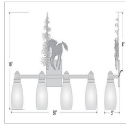

Parkshire Quad Bath Vanity Light - Mountain Horse Bath 4 Light Equestrian Style

Product No.: H37435

Price: \$518.00

Glass Choices:

Finish Choices:

DESCRIPTION

The Parkshire Quad Bath Light - Mtn Horse is a four-light vanity fixture which features three-dimensional metal art images of both a horse and a cedar tree. There are seven different glass globes that fit this bath vanity, so you can pick a style that suits your decorating needs. This western styled light will provide abundant light to any bathroom, whether in a log cabin, or in a traditional home where a eye-catching decor style is desired. Hardwire is standard.

Pictured in Finish #03-Cedar Green-Rust Patina base with Marbled Amber Swirl Bell Glass.

Note: This fixture will accept a screw-in type LED bulb of equivalent wattage output.

SPECIFICATIONS

DIMENSIONS (in.)	16h x 30w x 5e x 10tm
LAMPING	Takes 4 - Type A19 (standard household style) bulbs - 100W max. per bulb
WEIGHT (lbs.)	17
BACKPLATE SIZE (in.)	5 x 6
UL LISTING	Damp+Dry Locations
ADD'L RATINGS	None
INSTALLATION INSTRUCTIONS	OPEN INSTALLATION INSTRUCTIONS