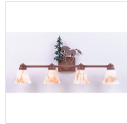

Parkshire Quad Bath Vanity Light - Mountain Horse Bath 4 Light Equestrian Style

Product No.: H37435

Price: \$518.00

Glass Choices:

Finish Choices:

DESCRIPTION

The Parkshire Quad Bath Light - Mtn Horse is a four-light vanity fixture which features three-dimensional metal art images of both a horse and a cedar tree. There are seven different glass globes that fit this bath vanity, so you can pick a style that suits your decorating needs. This western styled light will provide abundant light to any bathroom, whether in a log cabin, or in a traditional home where a eye-catching decor style is desired. Hardwire is standard.

Pictured in Finish #03-Cedar Green-Rust Patina base with Marbled Amber Swirl Bell Glass.

Note: This fixture will accept a screw-in type LED bulb of equivalent wattage output.

SPECIFICATIONS

DIMENSIONS (in.)	16h x 30w x 5e x 10tm
LAMPING	Takes 4 - Type A19 (standard household style) bulbs - 100W max. per bulb
WEIGHT (lbs.)	17
BACKPLATE SIZE (in.)	5 x 6
UL LISTING	Damp+Dry Locations
ADD'L RATINGS	None
INSTALLATION INSTRUCTIONS	OPEN INSTALLATION INSTRUCTIONS