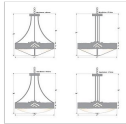

Ridgemont Chandelier Medium - Shade Bottom - Mountain

Chandelier Lake Cabin Style

Product No.: A42141

Price: \$690.00

Bowl Bottom Material Choice:

Finish Choices:

DESCRIPTION

The Ridgemont Chandelier Medium - Mountain is 27 inches in diameter and features our exclusive mountain cutout around the steel band. Behind each cutout is a diffuser panel. This rustic chandelier comes with a choice of diffuser material: Almond Mica, Amber Mica or Ivory Paper. For the styles with a diffuser bottom, a single downlight is built into the bowl. A matching ceiling canopy is also included, along with 3 feet of chain and 10 extra feet of wire. This forest-inspired design will add a rustic, woodland character to any log home, cabin or northwood lodge-themed room.

Pictured in Finish #02-Rust Patina with Almond Mica Shade.

Note: This fixture will accept a screw-in type LED bulb of equivalent wattage output.

SPECIFICATIONS

DIMENSIONS (in.)	29h x 27w
LAMPING	Mica or Paper Bowls: Takes 6 - Type A19 (standard household style) bulbs - 60W max. per bulb above and downlight takes 1 - Type PAR20 (reflector bulb) - 50W max. Glass Bowl: Takes 6 - Type A19 (standard household style) bulbs - 100W max. per bulb
WEIGHT (lbs.)	26
BACKPLATE SIZE (in.)	5 ROUND
UL LISTING	Damp+Dry Locations
ADD'L RATINGS	None
INSTALLATION INSTRUCTIONS	OPEN INSTALLATION I