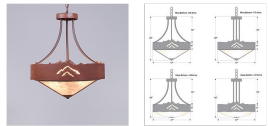

## Ridgemont Foyer Chandelier Large Short - Shade Bottom - Mountain

Chandelier River Cabin Style

**Product No.: A44641**

**Price: \$474.00**

**Bowl Bottom Material Choice:**

**Finish Choices:**

### DESCRIPTION

The Ridgemont Foyer Chandelier Large Short - Shade Bottom- Mountain Cutout is 17 inches in diameter by 19 inches tall, and features our exclusive mountain cutouts around the steel band. Behind each cutout is a diffuser panel. This small chandelier comes with a choice of diffuser material: Almond Mica, Amber Mica, or Ivory Paper. A matching ceiling canopy is also included, along with 3 feet of chain and 10 extra feet of wire. This forest-inspired design will add a rustic, woodland character to the entryway of any log home, cabin or northwood lodge-themed room.

Pictured in Finish #02-Rust Patina with Almond Mica Shade.

Note: This fixture will accept a screw-in type LED bulb of equivalent wattage output.