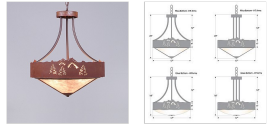

Ridgemont Foyer Chandelier Large Short - Shade Bottom - Mountain-Pine Tree Cutouts Chandelier Lake Cabin Style

Product No.: A44645

Price: \$474.00

Bowl Bottom Material Choice:

Finish Choices:

DESCRIPTION

The Ridgemont Foyer Chandelier Large Short - Shade Bottom- Mtn Pine Cutout is 17 inches in diameter by 19 inches tall, and features our exclusive mountain-pine cutouts around the steel band. Behind each cutout is a diffuser panel. This small chandelier comes with a choice of diffuser material: Almond Mica, Amber Mica, or Ivory Paper. A matching ceiling canopy is also included, along with 3 feet of chain and 10 extra feet of wire. This forest-inspired design will add a rustic, woodland character to the entryway of any log home, cabin or northwood lodge-themed room.

Pictured in Finish #02-Rust Patina with Almond Mica Shade.

Note: This fixture will accept a screw-in type LED bulb of equivalent wattage output.

SPECIFICATIONS

DIMENSIONS (in.)	20h x 17w
LAMPING	Mica or Paper Bowl: Takes 3 - Type B11 torpedo style) bulbs - 60W max. per bulb; Glass Bowl: Takes 3 - Type A19 (standard household style) bulbs - 100W max. per bulb
WEIGHT (lbs.)	15
BACKPLATE SIZE (in.)	5 ROUND
UL LISTING	Damp+Dry Locations
ADD'L RATINGS	None
INSTALLATION INSTRUCTIONS	OPEN INSTALLATION I