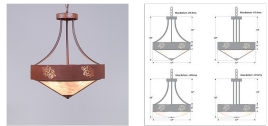

Ridgemont Foyer Chandelier Large Short - Shade Bottom - Cedar Bough Cutout Chandelier Lodge Style

Product No.: A44648

Price: \$474.00

Bowl Bottom Material Choice:

Finish Choices:

DESCRIPTION

The Ridgemont Foyer Chandelier Large Short - Shade Bottom- Cedar Bough Cutout is 17 inches in diameter by 19 inches tall, and features our exclusive cedar bough cutouts around the steel band. Behind each cutout is a diffuser panel. This small chandelier comes with a choice of diffuser material: Almond Mica, Amber Mica, or Ivory Paper. A matching ceiling canopy is also included, along with 3 feet of chain and 10 extra feet of wire. This forest-inspired design will add a rustic, woodland character to the entryway of any log home, cabin or northwood lodge-themed room.

Pictured in Finish #02-Rust Patina with Almond Mica Shade.

Note: This fixture will accept a screw-in type LED bulb of equivalent wattage output.

SPECIFICATIONS

DIMENSIONS (in.)	20h x 17w
LAMPING	Mica or Paper Bowl: Takes 3 - Type B11 torpedo style) bulbs - 60W max. per bulb; Glass Bowl: Takes 3 - Type A19 (standard household style) bulbs - 100W max. per bulb
WEIGHT (lbs.)	15
BACKPLATE SIZE (in.)	5 ROUND
UL LISTING	Damp+Dry Locations
ADD'L RATINGS	None
INSTALLATION INSTRUCTIONS	OPEN INSTALLATION I