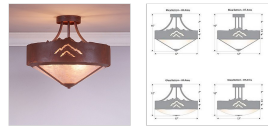

## Ridgemont Semi-Flush Large Short - Shade Bottom - Mountain Semi-Flush Light Ski Cabin Style

**Product No.: A49141**

**Price: \$474.00**

**Bowl Bottom Material Choice:**

**Finish Choices:**

### DESCRIPTION

The Ridgemont Semi-Flush Large Short - Mountain Cutout is 17 inches in diameter, 13 to 15 inches tall and features our exclusive mountain art arranged around the circumference of a steel band. This rustic semi-flush fixture comes with a choice of bottom diffuser material: Almond Mica, Amber Mica or Ivory Paper. A matching ceiling canopy is also included. For an unique addition to your rustic ceiling light, order one of the decorative Bottom Kits: a three-tree, 3D Spruce Cone or a 3D Pine Cone, any which can be ordered in the same or different color as the fixture. This Forest-inspired design is ideal for anyone wanting a small ceiling light to add rustic, Northwoods character to the hallways, kitchens or bathroom of their log home, cabin or northwood lodge-themed room.

Pictured in Finish #02-Rust Patina with Almond Mica Shade.

Note: This fixture will accept a screw-in type LED bulb of equivalent wattage output.