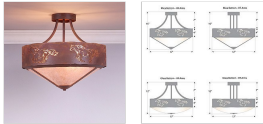

## Ridgemont Semi-Flush Large Short - Shade Bottom - Horse Cutout Semi-Flush Light Equestrian Style

**Product No.: A49159**

**Price: \$562.00**

**Bowl Bottom Material Choice:**

**Finish Choices:**

### DESCRIPTION

The Ridgemont Semi-Flush Large Short - Horse Cutout is 17 inches in diameter, 13 to 15 inches tall and features our exclusive horse art arranged around the circumference of a steel band. This rustic semi-flush fixture comes with a choice of bottom diffuser material: Almond Mica, Amber Mica or Ivory Paper. A matching ceiling canopy is also included. For an unique addition to your rustic ceiling light, order one of the decorative Bottom Kits: a three-tree, 3D Spruce Cone or a 3D Pine Cone, any which can be ordered in the same or different color as the fixture. This Western-inspired design is ideal for anyone wanting a small ceiling light to add rustic, western character to the hallways, kitchens or bathroom of their log home, cabin or northwood lodge-themed room.

Pictured in Finish #02-Rust Patina with Almond Mica Shade.

Note: This fixture will accept a screw-in type LED bulb of equivalent wattage output.