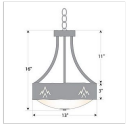

Ridgemont Foyer Chandelier Medium - Deception Pass

Chandelier Adobe Style

Product No.: A44402

Price: \$358.00

Bowl Bottom Material Choice:

Finish Choices:

DESCRIPTION

The Ridgemont Foyer Chandelier Medium - Deception Pass Cutout is 13 inch in diameter and features our exclusive southwest art cutouts around the circumference of the fixture. Behind each cutout is a diffuser panel. Offered with the curved arms and frost white glass bowl only. A matching ceiling canopy, 3 feet of chain and 10 extra feet of wire are also included. The rustic design of this light, along with the warm atmosphere created by its lighting, will add stylish southwestern character to any home.

Pictured in Finish #02-Rust Patina.

Note: This fixture will accept a screw-in type LED bulb of equivalent wattage output.

SPECIFICATIONS

DIMENSIONS (in.)	16h x 13w
LAMPING	Takes 3 - Type A19 (torpedo style) bulbs - 100W max. per bulb
WEIGHT (lbs.)	8
BACKPLATE SIZE (in.)	5 ROUND
UL LISTING	Damp+Dry Locations
ADD'L RATINGS	None
INSTALLATION INSTRUCTIONS	OPEN INSTALLATION INSTRUCTIONS