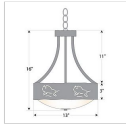

### DESCRIPTION

The Ridgemont Foyer Chandelier Medium - Bison Cutout is 13 inch in diameter and features our exclusive southwest bison art cutouts around the circumference of the fixture. Behind each cutout is a diffuser panel. Offered with the curved arms and frost white glass bowl only. A matching ceiling canopy, 3 feet of chain and 10 extra feet of wire are also included. The rustic design of this light, along with the warm atmosphere created by its lighting, will add stylish southwestern character to any home.

### SPECIFICATIONS

DIMENSIONS (in.)	16h x 13w
LAMPING	Takes 3 - Type A19 (torpedo style) bulbs - 100W max. per bulb
WEIGHT (lbs.)	8
BACKPLATE SIZE (in.)	5 ROUND
UL LISTING	Damp+Dry Locations
ADD'L RATINGS	None
INSTALLATION INSTRUCTIONS	<a href="#">OPEN INSTALLATION INSTRUCTIONS</a>