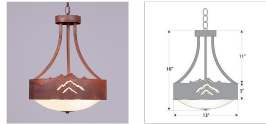

Ridgemont Foyer Chandelier Medium - Mountain Chandelier Cabin Style

Product No.: A44441

Price: \$358.00

Bowl Bottom Material Choice:

Finish Choices:

DESCRIPTION

The Ridgemont Foyer Chandelier Medium - Mountain Cutout is 13 inch in diameter and features our exclusive mountain art cutouts around the circumference of the fixture. Behind each cutout is a diffuser panel. Offered with the curved arms and frost white glass bowl only. A matching ceiling canopy, 3 feet of chain and 10 extra feet of wire are also included. The sleek design of this light, along with the warm atmosphere created by its lighting, will add stylish rustic contemporary character to any home.

Pictured in Finish #02-Rust Patina.

Note: This fixture will accept a screw-in type LED bulb of equivalent wattage output.

SPECIFICATIONS

DIMENSIONS (in.)	16h x 13w
LAMPING	Takes 3 - Type A19 (torpedo style) bulbs - 100W max. per bulb
WEIGHT (lbs.)	8
BACKPLATE SIZE (in.)	5 ROUND
UL LISTING	Damp+Dry Locations
ADD'L RATINGS	None
INSTALLATION INSTRUCTIONS	OPEN INSTALLATION INSTRUCTIONS