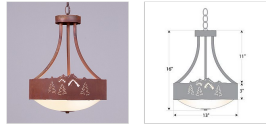

Ridgemont Foyer Chandelier Medium - Mountain-Pine Tree Cutouts

Chandelier Log Cabin Style

Product No.: A44445

Price: \$358.00

Bowl Bottom Material Choice:

Finish Choices:

DESCRIPTION

The Ridgemont Foyer Chandelier Medium - Mountain/Pine is 13 inch in diameter and features our exclusive mountain art cutouts around the circumference of the fixture. Behind each cutout is a diffuser panel. Offered with the curved arms and frost white glass bowl only. A matching ceiling canopy, 3 feet of chain and 10 extra feet of wire are also included. The sleek design of this light, along with the warm atmosphere created by its lighting, will add stylish rustic contemporary character to any home.

Pictured in Finish #02-Rust Patina.

Note: This fixture will accept a screw-in type LED bulb of equivalent wattage output.

SPECIFICATIONS

DIMENSIONS (in.)	16h x 13w
LAMPING	Takes 3 - Type A19 (torpedo style) bulbs - 100W max. per bulb
WEIGHT (lbs.)	8
BACKPLATE SIZE (in.)	5 ROUND
UL LISTING	Damp+Dry Locations
ADD'L RATINGS	None
INSTALLATION INSTRUCTIONS	OPEN INSTALLATION INSTRUCTIONS