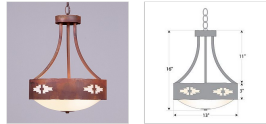

Ridgemont Foyer Chandelier Medium - Pueblo

Chandelier River Cabin Style

Product No.: A44484

Price: \$366.00

Bowl Bottom Material Choice:

Finish Choices:

DESCRIPTION

The Ridgemont Foyer Chandelier Medium - Pueblo is 13 inch in diameter and features our exclusive southwest pueblo art cutouts around the circumference of the fixture. Behind each cutout is a diffuser panel. Offered with the curved arms and frost white glass bowl only. A matching ceiling canopy, 3 feet of chain and 10 extra feet of wire are also included. The rustic design of this light, along with the warm atmosphere created by its lighting, will add stylish southwestern character to any home.

Pictured in Finish #02-Rust Patina.

Note: This fixture will accept a screw-in type LED bulb of equivalent wattage output.

SPECIFICATIONS

DIMENSIONS (in.)	16h x 13w
LAMPING	Takes 3 - Type A19 (torpedo style) bulbs - 100W max. per bulb
WEIGHT (lbs.)	8
BACKPLATE SIZE (in.)	5 ROUND
UL LISTING	Damp+Dry Locations
ADD'L RATINGS	None
INSTALLATION INSTRUCTIONS	OPEN INSTALLATION INSTRUCTIONS