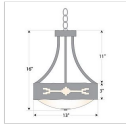

Ridgemont Foyer Chandelier Medium - Del Rio

Chandelier Adobe Style

Product No.: A44485

Price: \$386.00

Bowl Bottom Material Choice:

Finish Choices:

DESCRIPTION

The Ridgemont Foyer Chandelier Medium - Del Rio is 13 inch in diameter and features our exclusive southwest del rio art cutouts around the circumference of the fixture. Behind each cutout is a diffuser panel. Offered with the curved arms and frost white glass bowl only. A matching ceiling canopy, 3 feet of chain and 10 extra feet of wire are also included. The rustic design of this light, along with the warm atmosphere created by its lighting, will add stylish southwestern character to any home.

Pictured in Finish #02-Rust Patina.

Note: This fixture will accept a screw-in type LED bulb of equivalent wattage output.

SPECIFICATIONS

DIMENSIONS (in.)	16h x 13w
LAMPING	Takes 3 - Type A19 (torpedo style) bulbs - 100W max. per bulb
WEIGHT (lbs.)	8
BACKPLATE SIZE (in.)	5 ROUND
UL LISTING	Damp+Dry Locations
ADD'L RATINGS	None
INSTALLATION INSTRUCTIONS	OPEN INSTALLATION INSTRUCTIONS