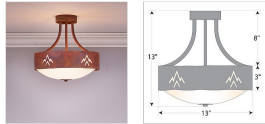

## Ridgemont Semi-Flush Medium - Deception Pass Semi-Flush Light Lodge Style

**Product No.: A48802**

**Price: \$358.00**

**Bowl Bottom Material Choice:**

**Finish Choices:**

### DESCRIPTION

The Ridgemont Semi-Flush Medium - Deception Pass is 13 inches in diameter, 13 inches high and features our exclusive southwest art cutouts around the circumference of a steel band. Behind each cutout is a diffuser panel. The frosted glass bottom bowl detaches for bulb changing. For an unique addition to your rustic ceiling light, order one of the decorative Bottom Kits: a three-tree, 3D Spruce Cone or a 3D Pine Cone, any which can be ordered in the same or different color as the fixture. This Southwest-inspired design is ideal for anyone wanting a small chandelier to add rustic, Southwestern character to the entryway of their log home, cabin or northwood lodge-themed room.

Pictured in Finish #02-Rust Patina.

Note: This fixture will accept a screw-in type LED bulb of equivalent wattage output.