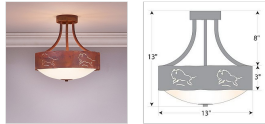

## Ridgemont Semi-Flush Medium - Bison Semi-Flush Light Cabin Style

**Product No.: A48839**

**Price: \$358.00**

**Bowl Bottom Material Choice:**

**Finish Choices:**

### DESCRIPTION

The Ridgemont Semi-Flush Medium - Bison is 13 inch in diameter, 13 inches high and features our exclusive southwest bison art cutouts around the circumference of a steel band. Behind each cutout is a diffuser panel. The frosted glass bottom bowl detaches for bulb changing. For an unique addition to your rustic ceiling light, order one of the decorative Bottom Kits: a three-tree, 3D Spruce Cone or a 3D Pine Cone, any which can be ordered in the same or different color as the fixture. This Southwest-inspired design is ideal for anyone wanting a small chandelier to add rustic, Southwestern character to the entryway of their log home, cabin or northwood lodge-themed room.

Pictured in Finish #02-Rust Patina.

Note: This fixture will accept a screw-in type LED bulb of equivalent wattage output.