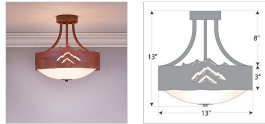

Ridgemont Semi-Flush Medium - Mountain Semi-Flush Light Log Cabin Style

Product No.: A48841

Price: \$342.00

Bowl Bottom Material Choice:

Finish Choices:

DESCRIPTION

The Ridgemont Semi-Flush Medium - Mountain is 13 inch in diameter, 13 inches high and features our exclusive mountain art cutouts around the circumference of a steel band. Behind each cutout is a diffuser panel. The frosted glass bottom bowl detaches for bulb changing. For an unique addition to your rustic ceiling light, order one of the decorative Bottom Kits: a three-tree, 3D Spruce Cone or a 3D Pine Cone, any which can be ordered in the same or different color as the fixture. This light, ideal for both high and low ceilings, gives off an air of rustic sophistication that will add warm lighting and character to any log home, cabin or northwood lodge-themed room.

Pictured in Finish #02-Rust Patina.

Note: This fixture will accept a screw-in type LED bulb of equivalent wattage output.

SPECIFICATIONS

DIMENSIONS (in.)	13h x 13w
LAMPING	Takes 3 - Type A19 (standard household style) bulbs - 100W max. per bulb
WEIGHT (lbs.)	8
BACKPLATE SIZE (in.)	5 ROUND
UL LISTING	Damp+Dry Locations
ADD'L RATINGS	None
INSTALLATION INSTRUCTIONS	OPEN INSTALLATION INSTRUCTIONS