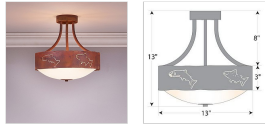

Ridgemont Semi-Flush Medium - Fish Cutout Semi-Flush Light River Cabin Style

Product No.: A48862

Price: \$366.00

Bowl Bottom Material Choice:

Finish Choices:

DESCRIPTION

The Ridgemont Semi-Flush Medium - Fish Cutout is 13 inches in diameter, 13 inches high and features our exclusive salmon and trout art cutouts around the circumference of a steel band. Behind each cutout is a diffuser panel. The frosted glass bottom bowl detaches for bulb changing. For an unique addition to your rustic ceiling light, order one of the decorative Bottom Kits: a three-tree, 3D Spruce Cone or a 3D Pine Cone, any which can be ordered in the same or different color as the fixture. This light, ideal for both high and low ceilings, gives off an air of rustic sophistication that will add warm lighting and character to any log home, cabin or northwood lodge-themed room.

Pictured in Finish #02-Rust Patina.

Note: This fixture will accept a screw-in type LED bulb of equivalent wattage output.

SPECIFICATIONS

DIMENSIONS (in.)	13h x 13w
LAMPING	Takes 3 - Type A19 (standard household style) bulbs - 100W max. per bulb
WEIGHT (lbs.)	8
BACKPLATE SIZE (in.)	5 ROUND
UL LISTING	Damp+Dry Locations
ADD'L RATINGS	None
INSTALLATION INSTRUCTIONS	OPEN INSTALLATION INSTRUCTIONS