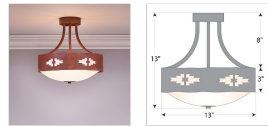

### Semi-Flush Light Adobe Style

**Product No.: A48884**

**Price: \$366.00**

**Bowl Bottom Material Choice:**

**Finish Choices:**

### DESCRIPTION

The Ridgemont Semi-Flush Medium - Pueblo is 13 inches in diameter, 13 inches high and features our exclusive southwest pueblo art cutouts around the circumference of a steel band. Behind each cutout is a diffuser panel. The frosted glass bottom bowl detaches for bulb changing. For an unique addition to your rustic ceiling light, order one of the decorative Bottom Kits: a three-tree, 3D Spruce Cone or a 3D Pine Cone, any which can be ordered in the same or different color as the fixture. This Southwest-inspired design is ideal for anyone wanting a small chandelier to add rustic, Southwestern character to the entryway of their log home, cabin or northwood lodge-themed room.