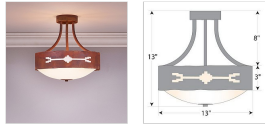

Ridgemont Semi-Flush Medium - Del Rio Semi-Flush Light Lodge Style

Product No.: A48885

Price: \$386.00

Bowl Bottom Material Choice:

Finish Choices:

DESCRIPTION

The Ridgemont Semi-Flush Medium - Del Rio is 13 inches in diameter, 13 inches high and features our exclusive southwest del rio art cutouts around the circumference of a steel band. Behind each cutout is a diffuser panel. The frosted glass bottom bowl detaches for bulb changing. For an unique addition to your rustic ceiling light, order one of the decorative Bottom Kits: a three-tree, 3D Spruce Cone or a 3D Pine Cone, any which can be ordered in the same or different color as the fixture. This Southwest-inspired design is ideal for anyone wanting a small chandelier to add rustic, Southwestern character to the entryway of their log home, cabin or northwood lodge-themed room.

Pictured in Finish #02-Rust Patina.

Note: This fixture will accept a screw-in type LED bulb of equivalent wattage output.

SPECIFICATIONS

DIMENSIONS (in.)	13h x 13w
LAMPING	Takes 3 - Type A19 (standard household style) bulbs - 100W max. per bulb
WEIGHT (lbs.)	8
BACKPLATE SIZE (in.)	5 ROUND
UL LISTING	Damp+Dry Locations
ADD'L RATINGS	None
INSTALLATION INSTRUCTIONS	OPEN INSTALLATION INSTRUCTIONS