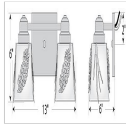

### DESCRIPTION

The Woodland Double Bath Light - Spruce Cone features two pieces of square mission style glass and 3D spruce cone designs surrounding the glass. Choice of glass color between Frost Clear and Tea-Stained. This fixture may be hung with bulb pointing up or down. This sophisticated take on traditional rustic lighting will generate a warm atmosphere in any bathroom.

Pictured in Finish #28-Dark Bronze Metallic with Tea Stain Square Glass.

Note: This fixture will accept a screw-in type LED bulb of equivalent wattage output.

### SPECIFICATIONS

DIMENSIONS (in.)	6h x 13w x 6e x 2tm
LAMPING	Takes 2 - Type A19 (standard household style) bulbs - 100W max. per bulb
WEIGHT (lbs.)	6
BACKPLATE SIZE (in.)	5 x 6
UL LISTING	Damp+Dry Locations
ADD'L RATINGS	None
INSTALLATION INSTRUCTIONS	<a href="#">OPEN INSTALLATION INSTRUCTIONS</a>