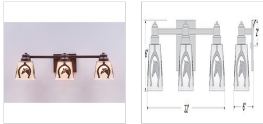

Woodland Triple Bath Vanity Light - Horse Horseshoe Bath 3 Light Log Cabin Style

Product No.: A36317

Price: \$388.00

Glass Choices:

Finish Choices:

DESCRIPTION

The Woodland Triple Bath Light - Horse Horseshoe features three pieces of square mission style glass and horse designs surrounding the glass. The horse head has hand-cut interior lines which gives each image a unique look. Choice of glass color between Frost Clear and Tea-Stained. This fixture may be hung with bulb pointing up or down. This sophisticated take on traditional rustic lighting will generate a warm atmosphere in any bathroom.

Pictured in Finish #28-Dark Bronze Metallic with Tea Stain Square Glass.

Note: This fixture will accept a screw-in type LED bulb of equivalent wattage output.

SPECIFICATIONS

DIMENSIONS (in.)	6h x 22w x 6e x 2tm
LAMPING	Takes 3 - Type A19 (standard household style) bulbs - 100W max. per bulb
WEIGHT (lbs.)	8
BACKPLATE SIZE (in.)	5 x 6
UL LISTING	Damp+Dry Locations
ADD'L RATINGS	None
INSTALLATION INSTRUCTIONS	OPEN INSTALLATION INSTRUCTIONS