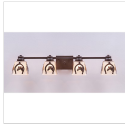

## Woodland Quad Bath Vanity Light - Horse Horseshoe Bath 4 Light Farmhouse Style

**Product No.: A36417**

**Price: \$474.00**

**Glass Choices:**

**Finish Choices:**

### DESCRIPTION

The Woodland Quad Bath Light - Horse Horseshoe features four pieces of square mission style glass and horse designs surrounding the glass. The horse head has hand-cut interior lines which gives each image a unique look. Choice of glass color between Frost Clear and Tea-Stained. This fixture may be hung with bulb pointing up or down. This sophisticated take on traditional rustic lighting will generate a warm atmosphere in any bathroom.

Pictured in Finish #28-Dark Bronze Metallic with Tea Stain Square Glass.

Note: This fixture will accept a screw-in type LED bulb of equivalent wattage output.