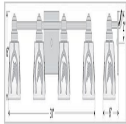

### DESCRIPTION

The Woodland Quad Bath Light - Horse Horseshoe features four pieces of square mission style glass and horse designs surrounding the glass. The horse head has hand-cut interior lines which gives each image a unique look. Choice of glass color between Frost Clear and Tea-Stained. This fixture may be hung with bulb pointing up or down. This sophisticated take on traditional rustic lighting will generate a warm atmosphere in any bathroom.

Pictured in Finish #28-Dark Bronze Metallic with Tea Stain Square Glass.

Note: This fixture will accept a screw-in type LED bulb of equivalent wattage output.

### SPECIFICATIONS

DIMENSIONS (in.)	6h x 31w x 6e x 2tm
LAMPING	Takes 4 - Type A19 (standard household style) bulbs - 100W max. per bulb
WEIGHT (lbs.)	11
BACKPLATE SIZE (in.)	5 x 6
UL LISTING	Damp+Dry Locations
ADD'L RATINGS	None
INSTALLATION INSTRUCTIONS	<a href="#">OPEN INSTALLATION INSTRUCTIONS</a>