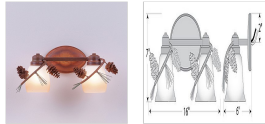

Sienna Double Bath Vanity Light - Pine Cone Bath 2 Light Log Cabin Style

Product No.: A38620

Price: \$350.00

Glass Choices:

Finish Choices:

DESCRIPTION

The Sienna Double Bath Vanity Light - Pine Cone features our exclusive handmade metal pine cones and pine needles attached to a textured metal branch and a choice of glass between six different glass globes. This rustic bath light is great for anywhere to add warm lighting and rustic character to their log home, cabin or northwood lodge-themed room. Click on glass swatches to see the different glass choices.

Pictured in Finish #04-Pine Tree Green-Rust Patina base with Two Toned Amber Cream Egg Glass.

Note: This fixture will accept a screw-in type LED bulb of equivalent wattage output.

SPECIFICATIONS

DIMENSIONS (in.)	7h x 16w x 6e x 2tm
LAMPING	Takes 2 - Type A19 (standard household style) bulbs - 100W max. per bulb
WEIGHT (lbs.)	7
BACKPLATE SIZE (in.)	5 x 7
UL LISTING	Damp+Dry Locations
ADD'L RATINGS	None
INSTALLATION INSTRUCTIONS	OPEN INSTALLATION INSTRUCTIONS