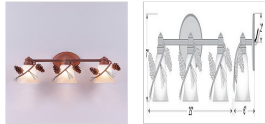

Sienna Triple Bath Vanity Light - Pine Cone

Bath 3 Light Ski Cabin Style

Product No.: A38720

Price: \$420.00

Glass Choices:

Finish Choices:

DESCRIPTION

The Sienna Triple Bath Vanity Light - Pine Cone features our exclusive handmade metal pine cones and pine needles attached to a textured metal branch and a choice of glass between six different glass globes. This rustic bath light is great for anywhere to add warm lighting and rustic character to their log home, cabin or northwood lodge-themed room.

Pictured in Finish #04-Pine Tree Green-Rust Patina base with Two Toned Amber Cream Bell Glass.

Note: This fixture will accept a screw-in type LED bulb of equivalent wattage output.

SPECIFICATIONS

DIMENSIONS (in.)	7h x 25w x 6e x 2tm
LAMPING	Takes 3 - Type A19 (standard household style) bulbs - 100W max. per bulb
WEIGHT (lbs.)	12
BACKPLATE SIZE (in.)	5 x 7
UL LISTING	Damp+Dry Locations
ADD'L RATINGS	None