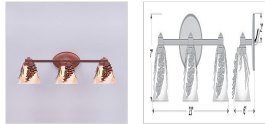

## Sienna Triple Bath Vanity Light - Spruce Cone

Bath 3 Light River Cabin Style

**Product No.: A38740**

**Price: \$386.00**

**Glass Choices:**

**Finish Choices:**

### DESCRIPTION

The Sienna Triple Bath Vanity Light - Spruce Cone features 3D spruce cone images attached to a textured metal branch and a choice of glass between six different glass globes. This rustic bath light is great for anywhere to add warm lighting and rustic character to their log home, cabin or northwood lodge-themed room. Click on glass swatches to see the different glass choices.

Pictured in Finish #04-Pine Tree Green-Rust Patina base with Marbled Amber Swirl Bell Glass.

Note: This fixture will accept a screw-in type LED bulb of equivalent wattage output.

### SPECIFICATIONS

DIMENSIONS (in.)	7h x 23w x 6e x 2tm
LAMPING	Takes 3 - Type A19 (standard household style) bulbs - 100W max. per bulb
WEIGHT (lbs.)	12
BACKPLATE SIZE (in.)	5 x 7
UL LISTING	Damp+Dry Locations
ADD'L RATINGS	None
INSTALLATION INSTRUCTIONS	<a href="#">OPEN INSTALLATION INSTRUCTIONS</a>