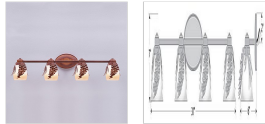

Sienna Quad Bath Vanity Light - Spruce Cone

Bath 4 Light Lodge Style

Product No.: A38840

Price: \$460.00

Glass Choices:

Finish Choices:

DESCRIPTION

The Sienna Quad Bath Vanity Light - Spruce Cone features 3D spruce cone images attached to a textured metal branch and a choice of glass between six different glass globes. This rustic bath light is great for anywhere to add warm lighting and rustic character to their log home, cabin or northwood lodge-themed room.

Pictured in Finish #04-Pine Tree Green-Rust Patina base with Two Toned Amber Cream Egg Glass.

Note: This fixture will accept a screw-in type LED bulb of equivalent wattage output.

SPECIFICATIONS

DIMENSIONS (in.)	7h x 31w x 6e x 2tm
LAMPING	Takes 4 - Type A19 (standard household style) bulbs - 100W max. per bulb
WEIGHT (lbs.)	17
BACKPLATE SIZE (in.)	5 x 7
UL LISTING	Damp+Dry Locations
ADD'L RATINGS	None