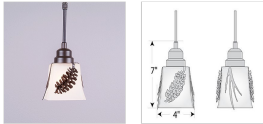

Woodland Pendant Single - Spruce Cone Pendant Light River Cabin Style

Product No.: A27140

Price: \$226.00

Glass Choices:

Finish Choices:

Pendant Hanging Choices:

DESCRIPTION

The Woodland Pendant - Spruce Cone features square mission style glass and 3D spruce cone designs surrounding the glass. Choice of glass color between Frost Clear and Tea-Stained. All pendants include a matching ceiling canopy that can be mounted on either a flat or vaulted ceiling. Choice of three ways to hang our pendants: 14 ft black cord (BC), 15 inch - 30in adjustable stem (ST) or 3 ft chain (CH). Black cord or chain hung versions are suitable for interior and damp locations; adjustable stem hung version are suitable for wet locations. Note: Only the Powder Coated Finishes are suitable for wet locations. Hanging choice must be specified at time order.

Pictured in Finish #28-Dark Bronze Metallic with Frosted Square Glass and Adjustable Stem.

Note: This fixture will accept a screw-in type LED bulb of equivalent wattage output.

SPECIFICATIONS

DIMENSIONS (in.)	7h x 5w
LAMPING	Takes 1 - Type A19 (standard household style) bulb - 100W max. per bulb
WEIGHT (lbs.)	4
BACKPLATE SIZE (in.)	5 SQUARE
UL LISTING	Damp+Dry Locations
ADD'L RATINGS	None
INSTALLATION INSTRUCTIONS	OPEN INSTALLATION INSTRU