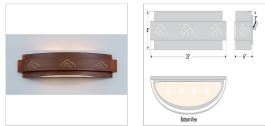

Northridge Bath Vanity Light 24w - Mountain Bath 3 Light Rustic Style

Product No.: A36741

Price: \$376.00

Finish Choices:

DESCRIPTION

The Northridge Bath Light - Mountain Cutout light features three horizontal bands, with mountain patterns cutout of the band cross the middle band. This light has a frost glass diffuser bottom and thin acrylic panels are behind the cutouts. Light projects both up and down. This light is ideal for anyone looking for a stylish rustic contemporary look for their bathroom, hallway or home.

Pictured in Finish #02-Rust Patina.

Note: This fixture will accept a screw-in type LED bulb of equivalent wattage output.

SPECIFICATIONS

DIMENSIONS (in.)	6h x 25w x 6e x 3tm
LAMPING	Takes 4 - Type B11 (torpedo style) bulbs - 60W max. per bulb
WEIGHT (lbs.)	12
BACKPLATE SIZE (in.)	5 x 18
UL LISTING	Damp+Dry Locations
ADD'L RATINGS	None
INSTALLATION INSTRUCTIONS	OPEN INSTALLATION INSTRUCTIONS