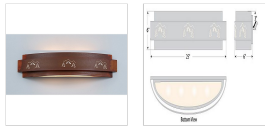

Northridge Bath Vanity Light 24w - Mountain-Pine Tree Cutouts

Bath 3 Light Country Style

Product No.: A36745

Price: \$394.00

Finish Choices:

DESCRIPTION

The Northridge Bath Light - Mountain and Pine Tree Cutout light features three horizontal bands, with mountain and pinetree patterns cutout of the band cross the middle band. This light has a frost glass diffuser bottom and thin acrylic panels are behind the cutouts. Light projects both up and down. This light is ideal for anyone looking for a stylish rustic contemporary look for their bathroom, hallway or home.

Pictured in Finish #02-Rust Patina.

Note: This fixture will accept a screw-in type LED bulb of equivalent wattage output.

SPECIFICATIONS

DIMENSIONS (in.)	6h x 25w x 6e x 3tm
LAMPING	Takes 4 - Type B11 (torpedo style) bulbs - 60W max. per bulb
WEIGHT (lbs.)	12
BACKPLATE SIZE (in.)	5 x 18
UL LISTING	Damp+Dry Locations
ADD'L RATINGS	None
INSTALLATION INSTRUCTIONS	OPEN INSTALLATION INSTRUCTIONS