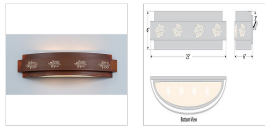

Northridge Bath Vanity Light 24w - Cedar Bough Cutout Bath 3 Light Farmhouse Style

Product No.: A36748

Price: \$394.00

Finish Choices:

DESCRIPTION

The Northridge Bath Light - Cedar Bough Cutout light features three horizontal bands, with cedar bough artwork cut out of the band across the middle band. This light has a frost glass diffuser bottom and thin acrylic panels are behind the cutouts. Light projects both up and down. This light is ideal for anyone looking for a stylish rustic contemporary look for their bathroom, hallway or home.

Pictured in Finish #02-Rust Patina.

Note: This fixture will accept a screw-in type LED bulb of equivalent wattage output.

SPECIFICATIONS

DIMENSIONS (in.)	6h x 25w x 6e x 3tm
LAMPING	Takes 4 - Type B11 (torpedo style) bulbs - 60W max. per bulb
WEIGHT (lbs.)	12
BACKPLATE SIZE (in.)	5 x 18
UL LISTING	Damp+Dry Locations
ADD'L RATINGS	None
INSTALLATION INSTRUCTIONS	OPEN INSTALLATION INSTRUCTIONS