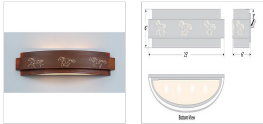

Northridge Bath Vanity Light 24w - Horse Cutout Bath 3 Light Western Style

Product No.: A36759

Price: \$474.00

Finish Choices:

DESCRIPTION

The Northridge Bath Light - Horse Cutout light features three horizontal bands, with laser cutout horse patterns the middle band. This light has a frost glass diffuser bottom and thin acrylic panels are behind the cutouts. Light projects both up and down. This light is ideal for anyone looking for a stylish rustic contemporary or western look for their bathroom, hallway or home.

Pictured in Finish #02-Rust Patina.

Note: This fixture will accept a screw-in type LED bulb of equivalent wattage output.

SPECIFICATIONS

DIMENSIONS (in.)	6h x 25w x 6e x 3tm
LAMPING	Takes 4 - Type B11 (torpedo style) bulbs - 60W max. per bulb
WEIGHT (lbs.)	12
BACKPLATE SIZE (in.)	5 x 18
UL LISTING	Damp+Dry Locations
ADD'L RATINGS	None
INSTALLATION INSTRUCTIONS	OPEN INSTALLATION INSTRUCTIONS