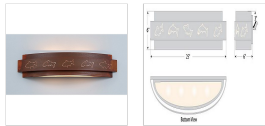

Northridge Bath Vanity Light 24w - Fish Cutout Bath 3 Light Log Cabin Style

Product No.: A36762

Price: \$402.00

Finish Choices:

DESCRIPTION

The Northridge Bath Light - Fish Cutout light features three horizontal bands, with salmon and trout cutout patterns cut out of the band cross the middle band. This light has a frost glass diffuser bottom and thin acrylic panels are behind the cutouts. Light projects both up and down. This light is ideal for anyone looking for a stylish rustic contemporary look for their bathroom, hallway or home.

Pictured in Finish #02-Rust Patina.

Note: This fixture will accept a screw-in type LED bulb of equivalent wattage output.

SPECIFICATIONS

DIMENSIONS (in.)	6h x 25w x 6e x 3tm
LAMPING	Takes 4 - Type B11 (torpedo style) bulbs - 60W max. per bulb
WEIGHT (lbs.)	12
BACKPLATE SIZE (in.)	5 x 18
UL LISTING	Damp+Dry Locations
ADD'L RATINGS	None
INSTALLATION INSTRUCTIONS	OPEN INSTALLATION INSTRUCTIONS