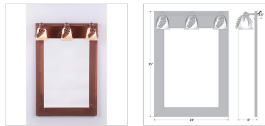

Sienna Mirror Frame with Lights - Spruce Cone Vanity Mirror Farmhouse Style

Product No.: A38940

Price: \$542.00

Glass Choices:

Finish Choices:

DESCRIPTION

The Sienna Mirror Frame with Lights - Spruce Cone features a mirror frame and three pieces of glass and 3D spruce cone designs surrounding the glass. Choice of six different styles of glass. The lighting provided by this item allows the mirror to be hung in even the dimmest areas of any home, while also creating a stylish rustic contemporary atmosphere. **Please note- This item does not include the 20 x 28 inch mirror glass which you will need to purchase from a local hardware store or glass supplier.** Glass mounting hardware is included. Some minor assembly required. Hardwire is standard.

Pictured in Finish #02-Rust Patina with Two-Toned Amber Cream Bell Glass.

Note: This fixture will accept a screw-in type LED bulb of equivalent wattage output.

SPECIFICATIONS

DIMENSIONS (in.)	35h x 24w x 6e x 3tm
LAMPING	Takes 3 - Type A19 (standard household style) bulbs - 100W max. per bulb
WEIGHT (lbs.)	8
BACKPLATE SIZE (in.)	22 x 34
UL LISTING	Damp+Dry Locations
ADD'L RATINGS	None
INSTALLATION INSTRUCTIONS	OPEN INSTALLATION INSTRUCTIONS