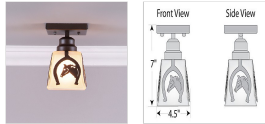

Woodland Ceiling Light Single - Horse Horseshoe Ceiling Light Lake Cabin Style

Product No.: A47517

Price: \$204.00

Glass Choices:

Finish Choices:

DESCRIPTION

The Woodland Ceiling Light Single - Horse Horseshoe features square mission style glass and simple horse designs surrounding the glass. The horse heads have hand-cut interior lines which gives each image a unique look. Choice of glass color between Frost Clear and Tea-Stained. This sophisticated take on traditional rustic lighting will generate a warm atmosphere in any hallway or entry way.

Pictured in Finish #28-Dark Bronze Metallic with Tea Stain Square Glass.

Note: This fixture will accept a screw-in type LED bulb of equivalent wattage output.

SPECIFICATIONS

DIMENSIONS (in.)	6h x 5w
LAMPING	Takes 1 - Type A19 (standard household style) bulb - 100W max.
WEIGHT (lbs.)	4
BACKPLATE SIZE (in.)	5 SQUARE
UL LISTING	Damp+Dry Locations
ADD'L RATINGS	None
INSTALLATION INSTRUCTIONS	OPEN INSTALLATION INSTRUCTION