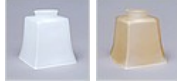

Woodland Ceiling Light Single - Horse Horseshoe Ceiling Light Lake Cabin Style

Product No.: A47517

Price: \$204.00

Glass Choices:

Finish Choices:

DESCRIPTION

The Woodland Ceiling Light Single - Horse Horseshoe features square mission style glass and simple horse designs surrounding the glass. The horse heads have hand-cut interior lines which gives each image a unique look. Choice of glass color between Frost Clear and Tea-Stained. This sophisticated take on traditional rustic lighting will generate a warm atmosphere in any hallway or entry way.

Pictured in Finish #28-Dark Bronze Metallic with Tea Stain Square Glass.

Note: This fixture will accept a screw-in type LED bulb of equivalent wattage output.

SPECIFICATIONS

DIMENSIONS (in.)	6h x 5w
LAMPING	Takes 1 - Type A19 (standard household style) bulb - 100W max.
WEIGHT (lbs.)	4
BACKPLATE SIZE (in.)	5 SQUARE
UL LISTING	Damp+Dry Locations
ADD'L RATINGS	None
INSTALLATION INSTRUCTIONS	OPEN INSTALLATION INSTRUCTION