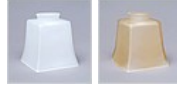

Woodland Ceiling Light Single - Spruce Cone Ceiling Light Lodge Style

Product No.: A47540

Price: \$214.00

Glass Choices:

Finish Choices:

DESCRIPTION

The Woodland Ceiling Light Single - Spruce Cone features square mission style glass and three dimensional spruce cone designs surrounding the glass. The cones are handmade which gives each image a unique look. Choice of glass color between Frost Clear and Tea-Stained. This sophisticated take on traditional rustic lighting will generate a warm atmosphere in any hallway or entry way.

Pictured in Finish #28-Dark Bronze Metallic with Tea Stain Square Glass.

Note: This fixture will accept a screw-in type LED bulb of equivalent wattage output.

SPECIFICATIONS

DIMENSIONS (in.)	6h x 5w
LAMPING	Takes 1 - Type A19 (standard household style) bulb - 100W max.
WEIGHT (lbs.)	4
BACKPLATE SIZE (in.)	5 SQUARE
UL LISTING	Damp+Dry Locations
ADD'L RATINGS	None
INSTALLATION INSTRUCTIONS	OPEN INSTALLATION INSTRUCTION