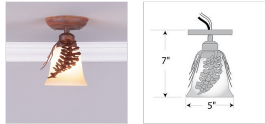

## Sienna Ceiling Light - Spruce Cone Ceiling Light Lake Cabin Style

**Product No.: A48040**

**Price: \$222.00**

**Glass Choices:**

**Finish Choices:**

### DESCRIPTION

The Sienna Ceiling Light - Spruce Cone is a small ceiling fixture which features simple rustic styling with spruce cones that are 3D and made of steel. There are five different glass globes that fit this light, so you can pick a style that suits your decorating needs. This light fixture will provide abundant light to any room, whether in a log cabin, or in a traditional home where a eye-catching decor style is desired. Hardwire is standard.

Pictured in Finish #02-Rust Patina with Two-Toned Amber Cream Bell Glass.

Note: This fixture will accept a screw-in type LED bulb of equivalent wattage output.