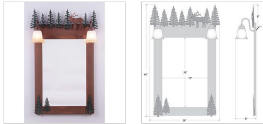

Wasatch Mirror Frame with Lights - Mountain Elk Vanity Mirror Country Style

Product No.: H32533

Price: \$522.00

Glass Choices:

Finish Choices:

DESCRIPTION

The Wasatch Mirror Frame with Lights - Mtn Elk features a elk with cedar trees. Here we have taken our popular Wasatch Bath light and added a mirror frame for use in the bathroom or entry-way. Offered with a choice of four different styles and colors of glass globes, this fixture gives abundant light and rustic character to any bathroom.

Please note- This item does not include the 20 x 28 inch mirror glass which you will need to purchase from a local hardware store or glass supplier. Glass mounting hardware is included. Some minor assembly required. Hardwire is standard.

Pictured in Finish #03-Cedar Green-Rust Patina base with Two-Toned Amber Cream Bell Glass.

Note: This fixture will accept a screw-in type LED bulb of equivalent wattage output.

SPECIFICATIONS

DIMENSIONS (in.)	42h x 26w x 8e x 9tm
LAMPING	Takes 2 - Type A19 (standard household style) bulbs - 100W max. per bulb
WEIGHT (lbs.)	20
BACKPLATE SIZE (in.)	23 x 34
UL LISTING	Damp+Dry Locations
ADD'L RATINGS	None
INSTALLATION INSTRUCTIONS	OPEN INSTALLATION INSTRUCTIONS