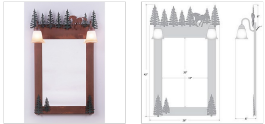

Wasatch Mirror Frame with Lights - Mountain Horse Vanity Mirror Western Style

Product No.: H32535

Price: \$524.00

Glass Choices:

Finish Choices:

DESCRIPTION

The Wasatch Mirror Frame with Lights - Mtn Horse features a horse with cedar trees. Here we have taken our popular Wasatch Bath light and added a mirror frame for use in the bathroom or entry-way. Offered with a choice of four different styles and colors of glass globes, this fixture gives abundant light and rustic character to any bathroom.

Please note- This item does not include the 20 x 28 inch mirror glass which you will need to purchase from a local hardware store or glass supplier. Glass mounting hardware is included. Some minor assembly required. Hardwire is standard.

Pictured in Finish #03-Cedar Green-Rust Patina base with Two-Toned Amber Cream Bell Glass.

Note: This fixture will accept a screw-in type LED bulb of equivalent wattage output.

SPECIFICATIONS

DIMENSIONS (in.)	42h x 26w x 8e x 9tm
LAMPING	Takes 2 - Type A19 (standard household style) bulbs - 100W max. per bulb
WEIGHT (lbs.)	20
BACKPLATE SIZE (in.)	23 x 34
UL LISTING	Damp+Dry Locations
ADD'L RATINGS	None
INSTALLATION INSTRUCTIONS	OPEN INSTALLATION INSTRU