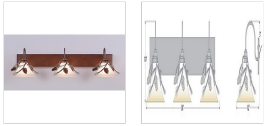

Cedarwood Triple Bath Vanity Light - Pine Cone Bath 3 Light Country Style

Product No.: H34320

Price: \$474.00

Glass Choices:

Finish Choices:

DESCRIPTION

The Cedarwood Triple Bath Vanity Light - Pine Cone features our handmade metal pine cones and pine needle adornments attached to a textured metal branch and a choice of glass between cream swirl or two-tone amber glass globes. Offered in a variety of finish choices, this rustic bath light is great for anyone to add warm lighting and rustic character to their log home, cabin or northwood lodge-themed bathroom.

Pictured in Finish #04-Pine Tree Green-Rust Patina base with Two-Toned Amber Cream Cone Glass.

Note: This fixture will accept a screw-in type LED bulb of equivalent wattage output.

SPECIFICATIONS

DIMENSIONS (in.)	9h x 36w x 12e x 5tm
LAMPING	Takes 3 - Type A19 (standard household style) bulbs - 100W max. per bulb
WEIGHT (lbs.)	18
BACKPLATE SIZE (in.)	5 x34
UL LISTING	Damp+Dry Locations
ADD'L RATINGS	None
INSTALLATION INSTRUCTIONS	OPEN INSTALLATION INSTRUCTIONS