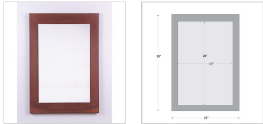

Rustic Mirror Frame - Vertical

Mirror Frame Log Cabin Style

Product No.: H72201

Price: \$298.00

Finish Choices:

DESCRIPTION

A simple mirror frame that can be mounted horizontally or vertically (as shown. Need a special size?? We can make a custom frame for you - just send in your request.

Please note- This item does not include the 20 x 28 inch mirror glass which you will need to purchase from a local hardware store or glass supplier. Glass mounting hardware is included. Some minor assembly required.

Pictured in Finish #02-Rust Patina.

SPECIFICATIONS

DIMENSIONS (in.)	30h x 21w
LAMPING	No Lamping
WEIGHT (lbs.)	16
BACKPLATE SIZE (in.)	22 x 30
ADD'L RATINGS	None

INSTALLATION INSTRUCTIONS [OPEN INSTALLATION INSTRUCTIONS PDF FILE](#)