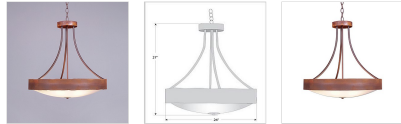

## Ridgemont Chandelier Small - Bowl Bottom - Rustic Plain

Chandelier Farmhouse Style

**Product No.: G41901**

**Price: \$572.00**

**Bowl Bottom Material Choice:**

**Finish Choices:**

### DESCRIPTION

The Ridgemont Chandelier Small - Rustic Plain is 24 inches in diameter and features a rustic metal band. This rustic chandelier comes with the choice of either a frosted glass bowl (FC) or a tea-stained glass bowl (TS). A matching ceiling canopy is also included, along with 3 feet of chain and 10 extra feet of wire. This fixture has a rustic-contemporary style, and will bring warm lighting and character to any home.

Pictured in Finish #02-Rust Patina with Frosted Glass Bowl.

Note: This fixture will accept a screw-in type LED bulb of equivalent wattage output.