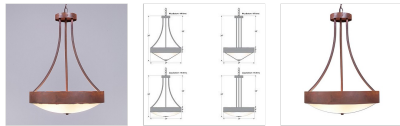

## Ridgemont Foyer Chandelier Large Tall - Bowl Bottom - Rustic Plain

### Chandelier River Cabin Style

**Product No.: G45101**

**Price: \$440.00**

**Bowl Bottom Material Choice:**

**Finish Choices:**

### DESCRIPTION

The Ridgemont Foyer Chandelier Large Tall - Glass Shade- Rustic Plain is 17 inches in diameter by 23 inches tall, and features a rustic-plain steel band. This rustic chandelier comes with the choice of either a frosted glass bowl (FC) or a tea-stained glass bowl (TS). A matching ceiling canopy is also included, along with 3 feet of chain and 10 extra feet of wire. This item will add warm light and a stylish, rustic character to the entryway of any log home, cabin or northwood lodge-themed room.

Pictured in Finish #02-Rust Patina with Frosted Glass Bowl.

Note: This fixture will accept a screw-in type LED bulb of equivalent wattage output.