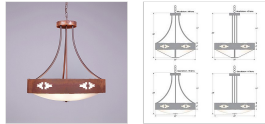

Ridgemont Chandelier Small - Bowl Bottom - Pueblo Chandelier Cabin Style

Product No.: G41984

Price: \$668.00

Bowl Bottom Material Choice:

Finish Choices:

DESCRIPTION

The Ridgemont Chandelier Small - Pueblo is 24 inches in diameter and features our exclusive southwestern pueblo cutout around the steel band. Behind each cutout is a diffuser panel. This rustic chandelier comes with the choice of either a frosted glass bowl (FC) or a tea-stained glass bowl (TS). A matching ceiling canopy is also included, along with 3 feet of chain and 10 extra feet of wire. This item will add a rustic, Southwestern character to any log home, cabin or northwood lodge-themed room.

Pictured in Finish #02-Rust Patina with Frosted Glass Bowl.

Note: This fixture will accept a screw-in type LED bulb of equivalent wattage output.

SPECIFICATIONS

DIMENSIONS (in.)	24h x 23w
LAMPING	Takes 5 - Type A19 (standard household style) bulbs - 100W max. per bulb
WEIGHT (lbs.)	20
BACKPLATE SIZE (in.)	5 ROUND
UL LISTING	Damp+Dry Locations
ADD'L RATINGS	None
INSTALLATION INSTRUCTIONS	OPEN INSTALLATION INSTRUCTIONS