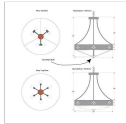

## Ridgemont Chandelier Medium - Bowl Bottom - Deception Pass

Chandelier Southwest Style

**Product No.: G42102**

**Price: \$690.00**

**Bowl Bottom Material Choice:**

**Finish Choices:**

### DESCRIPTION

The Ridgemont Chandelier Medium - Deception Pass Cutout is 27 inches in diameter, and features our exclusive southwest artwork around the steel band. Behind each cutout is a diffuser panel. This rustic chandelier comes with the choice of either a frosted glass bowl (FC) or a tea-stained glass bowl (TS). A matching ceiling canopy is also included, along with 3 feet of chain and 10 extra feet of wire. This chandelier will add a rustic, Southwestern character to any log home, cabin or northwood lodge-themed room.

Pictured in Finish #02-Rust Patina with Frosted Glass Bowl.

Note: This fixture will accept a screw-in type LED bulb of equivalent wattage output.

### SPECIFICATIONS

DIMENSIONS (in.)	28h x 27w
LAMPING	Takes 6 - Type A19 (standard household style) bulbs - 100W max. per bulb
WEIGHT (lbs.)	24
BACKPLATE SIZE (in.)	5 ROUND
UL LISTING	Damp+Dry Locations
ADD'L RATINGS	None
INSTALLATION INSTRUCTIONS	<a href="#">OPEN INSTALLATION INSTRUCTIONS</a>