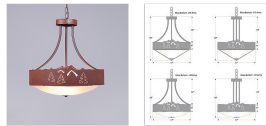

## Ridgemont Foyer Chandelier Large Short - Bowl Bottom - Mountain-Pine Tree Cutouts Chandelier Country Style

**Product No.: G44645**

**Price: \$474.00**

**Bowl Bottom Material Choice:**

**Finish Choices:**

### DESCRIPTION

The Ridgemont Foyer Chandelier Large Short - Glass Bottom- Mtn Pine Cutout is 17 inches in diameter by 17 inches tall, and features our exclusive mountain-pine cutouts around the steel band. Behind each cutout is a diffuser panel. This small chandelier comes with the choice of either a frosted glass bowl (FC) or a tea-stained glass bowl (TS). A matching ceiling canopy is also included, along with 3 feet of chain and 10 extra feet of wire. This forest-inspired design will add a rustic, woodland character to the entryway of any log home, cabin or northwood lodge-themed room.

Pictured in Finish #02-Rust Patina with Frosted Glass Bowl.

Note: This fixture will accept a screw-in type LED bulb of equivalent wattage output.