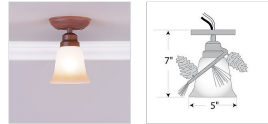

Sienna Ceiling Light - Rustic Plain

Ceiling Light River Cabin Style

Product No.: A48001

Price: $164.00