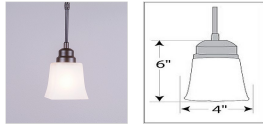

Woodland Pendant Single - Rustic Plain Pendant Light Farmhouse Style

Product No.: A27101

Price: \$172.00

Glass Choices:

Finish Choices:

Pendant Hanging Choices:

DESCRIPTION

The Woodland Pendant - Rustic Plain features square mission style glass. Choice of glass color between Frost Clear and Tea-Stained. All pendants include a matching ceiling canopy that can be mounted on either a flat or vaulted ceiling. Choice of three ways to hang our pendants: 14 ft black cord (BC), 15 inch - 30in adjustable stem (ST) or 3 ft chain (CH). Black cord or chain hung versions are suitable for interior and damp locations; adjustable stem hung version are suitable for wet locations. Note: Only the Powder Coated Finishes are suitable for wet locations. Hanging choice must be specified at time order.

Pictured in Finish #28-Dark Bronze Metallic with Frosted Square Glass and Adjustable Stem.

Note: This fixture will accept a screw-in type LED bulb of equivalent wattage output.

SPECIFICATIONS

| | |
|---------------------------|-------------------------------------------------------------------------|
| DIMENSIONS (in.) | 7h x 5w |
| LAMPING | Takes 1 - Type A19 (standard household style) bulb - 100W max. per bulb |
| WEIGHT (lbs.) | 4 |
| BACKPLATE SIZE (in.) | 5 SQUARE |
| UL LISTING | Damp+Dry Locations |
| ADD'L RATINGS | None |
| INSTALLATION INSTRUCTIONS | OPEN INSTALLATION INSTRUC |